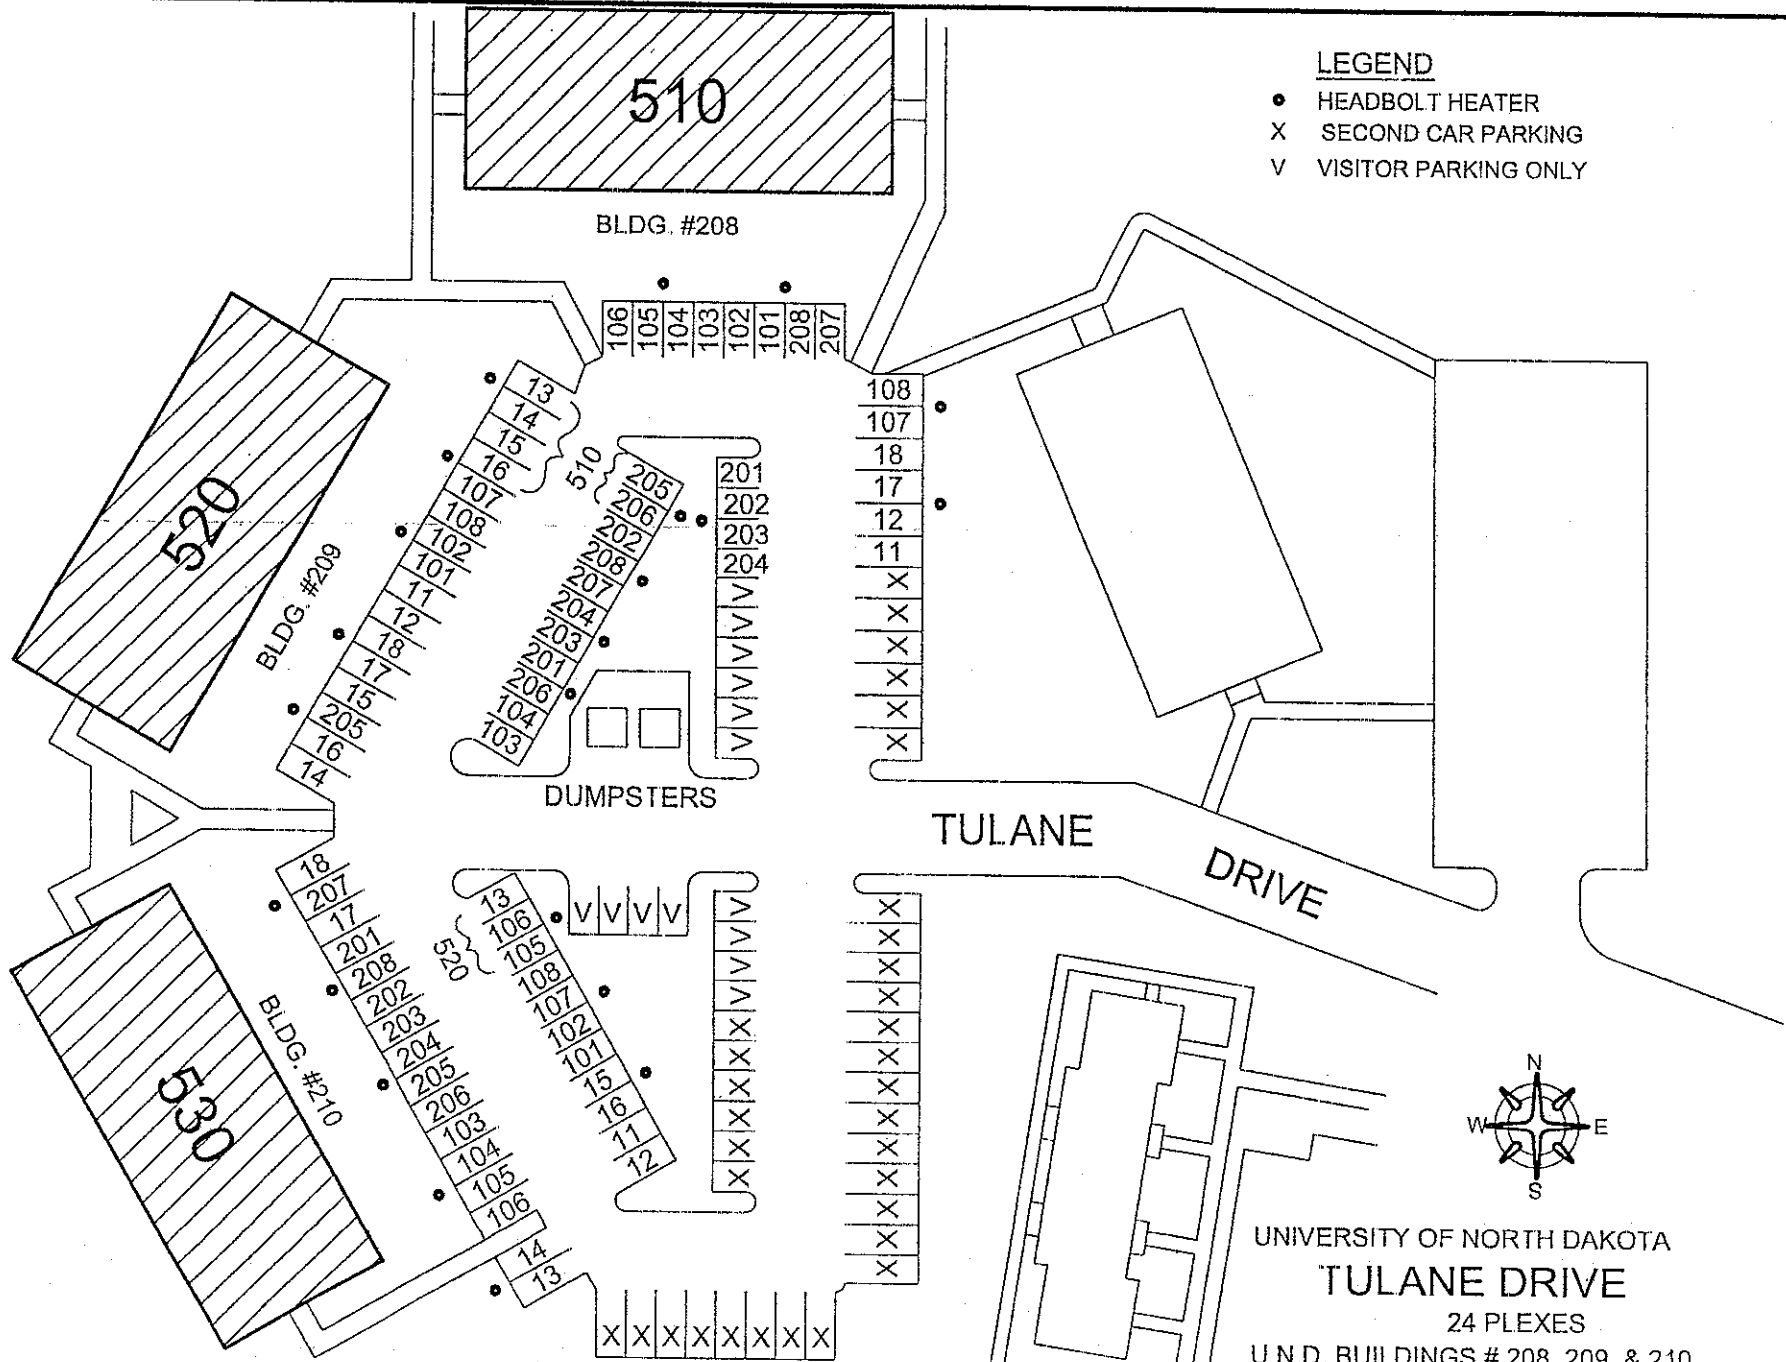

LEGEND

- HEADBOLT HEATER
- X SECOND CAR PARKING
- V VISITOR PARKING ONLY

UNIVERSITY OF NORTH DAKOTA
TULANE DRIVE
 24 PLEXES
 U.N.D. BUILDINGS # 208, 209, & 210