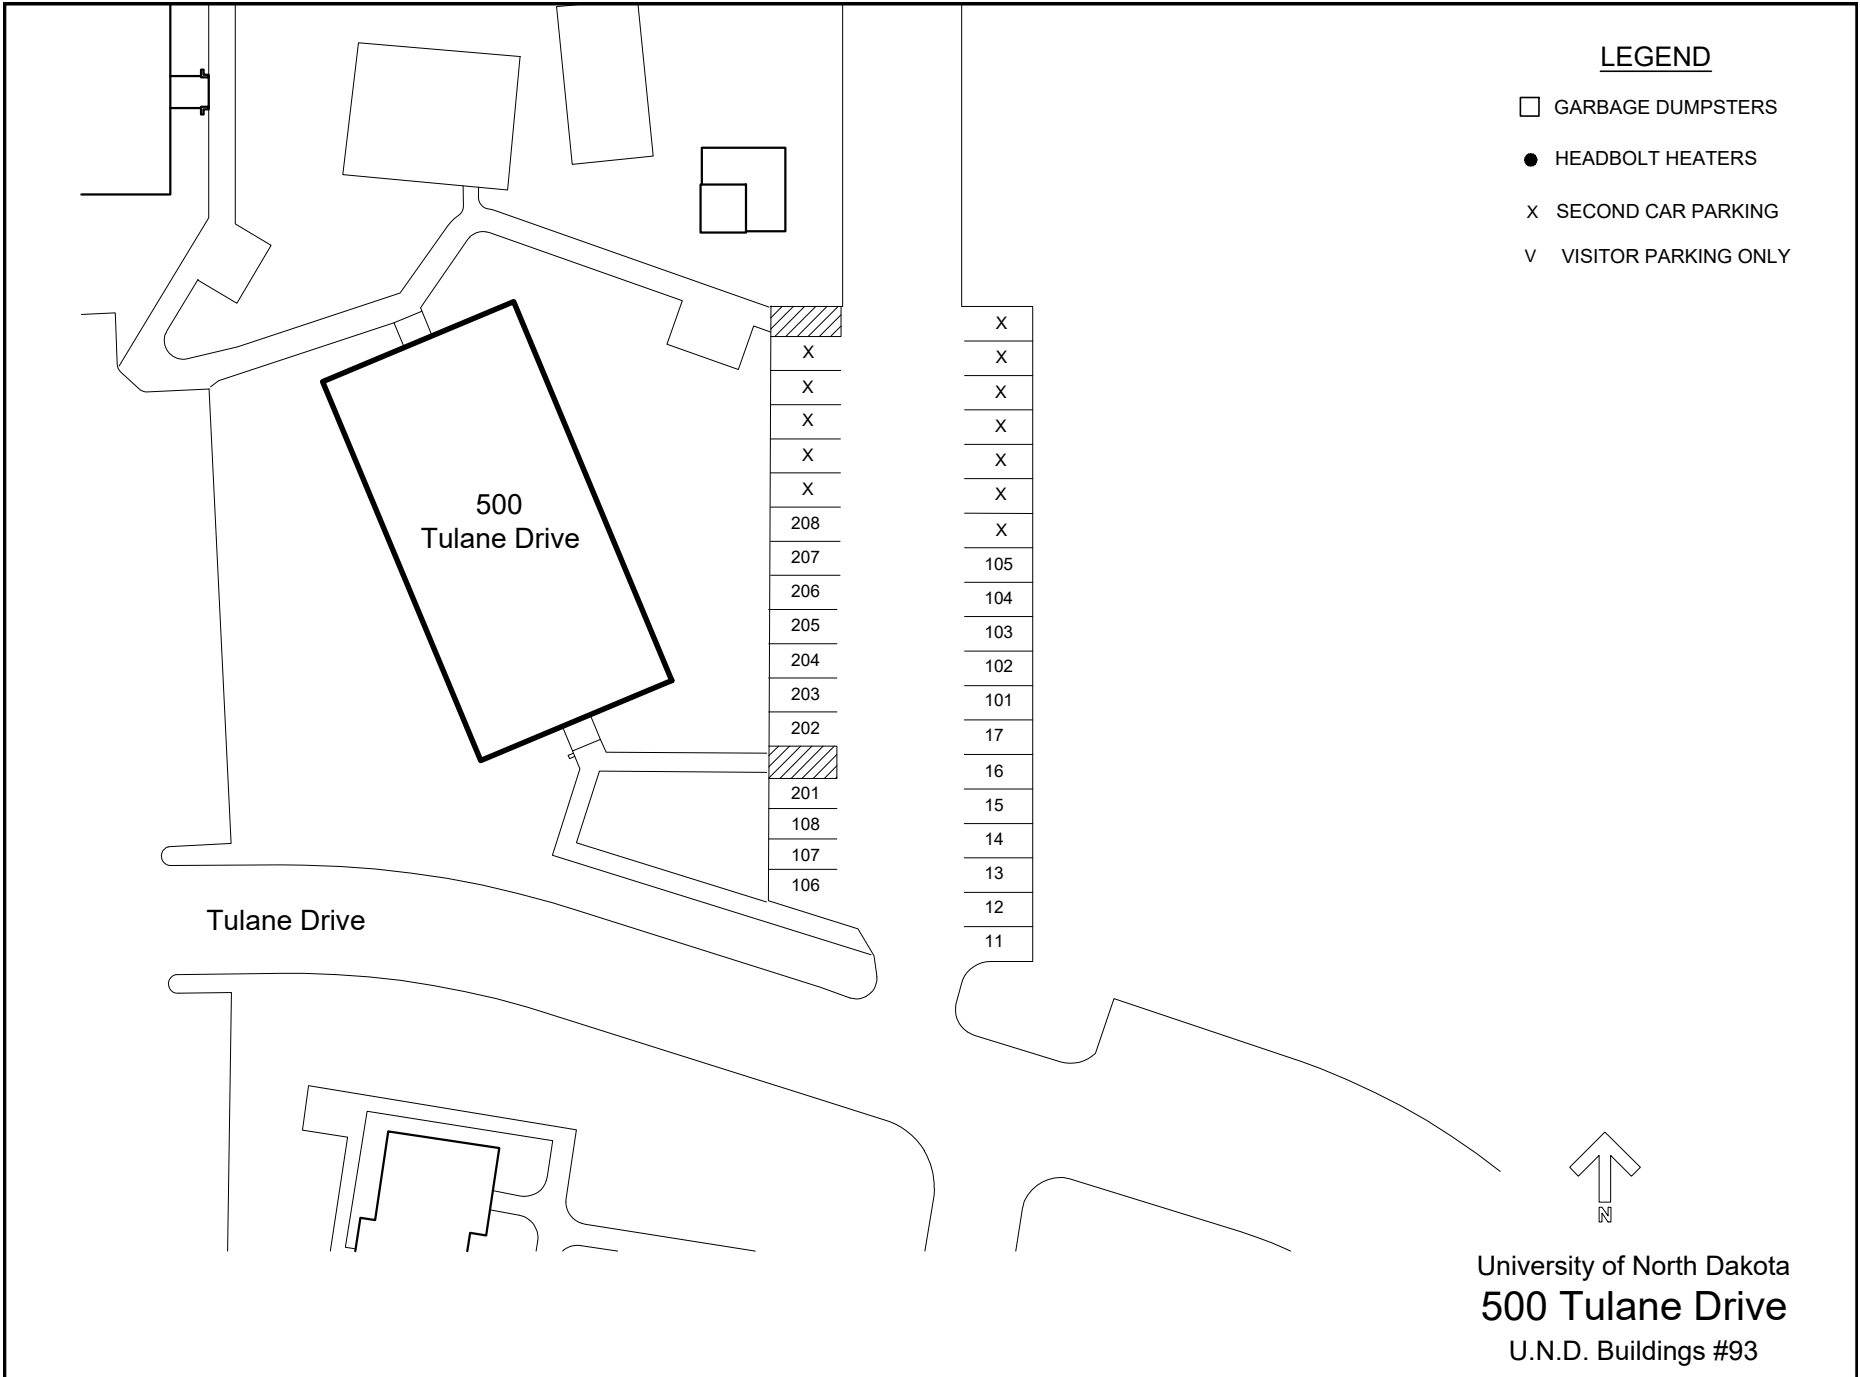

**LEGEND**

- GARBAGE DUMPSTERS
- HEADBOLT HEATERS
- X SECOND CAR PARKING
- V VISITOR PARKING ONLY

University of North Dakota  
**500 Tulane Drive**  
U.N.D. Buildings #93